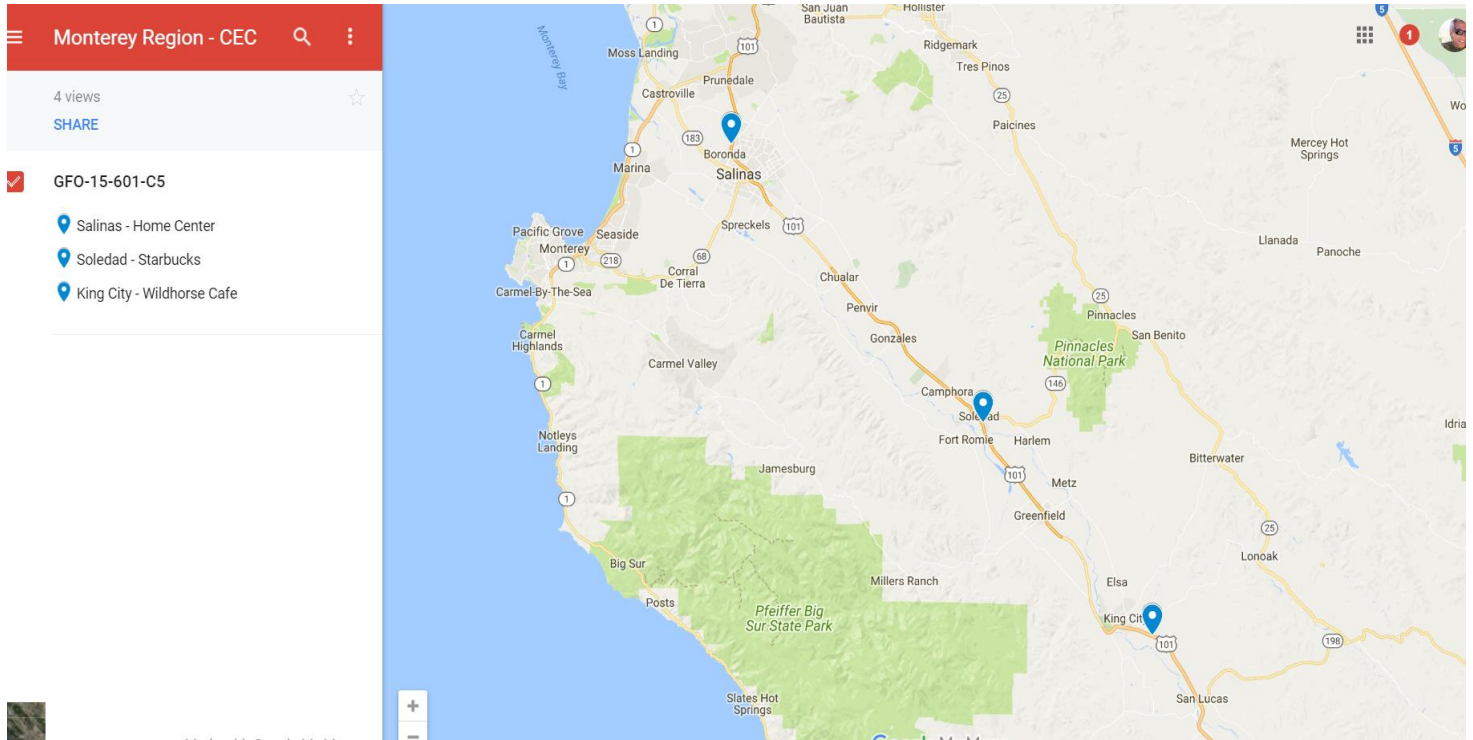

Plug-In Monterey Bay EV Infrastructure Program